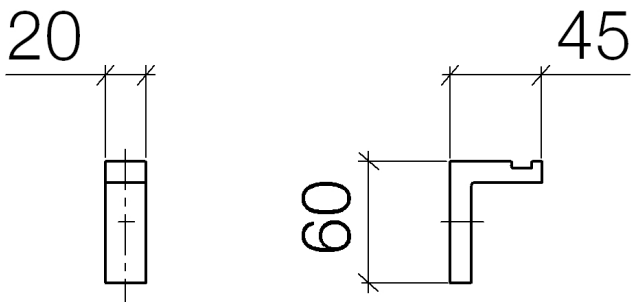

Bathtub - CL.1

Hook - polished chrome

Article number: 83 251 980-00

- Width 3/4"
- Height 2-3/8"
- 1-3/4" Projection

polished chrome

Dimensional drawing

All dimensions in mm / inch = mm x 0,0394

Bathtub - CL.1

Hook - polished chrome

Article number: 83 251 980-00

Bathtub - CL.1

Hook - polished chrome

Article number: 83 251 980-00

Other surface finishes

platinum matte
83 251 980-06

Dark Brass matte
83 251 980-16