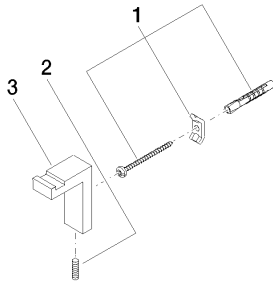

Bathtub - CL.1

Hook - polished chrome

Article number: 83 251 980-00

Other surface finishes

More custom finish options are available via special production (xTra Service). Please see our finish matrix for availability and pricing or contact a Dornbracht representative.

Spare parts list

Number	Item Number	Designation	Number of units